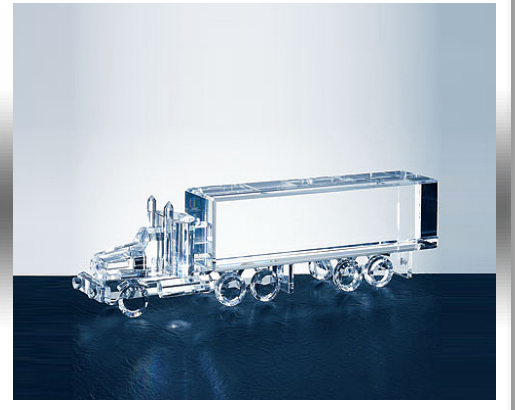

FINEAWARDS.COM
EVERYTHING FROM SIMPLE TO SPECTACULAR

CRYSTAL TRUCK

ITEM # TTK55
SIZE 5"L X 1.25"H X 1"D

IMPORTANT

250 N DIXIE HIGHWAY, STE# 10
HOLLYWOOD, FL 33020
PHONE (954) 843-0850

**THIS TEMPLATE IS FOR LAYOUT PURPOSES ONLY. SIZING OF TEMPLATE IS APPROXIMATE.
PLEASE DO NOT ADJUST TEMPLATE ITSELF. PLEASE DO NOT USE ANY FONT LESS THEN 11PT.**