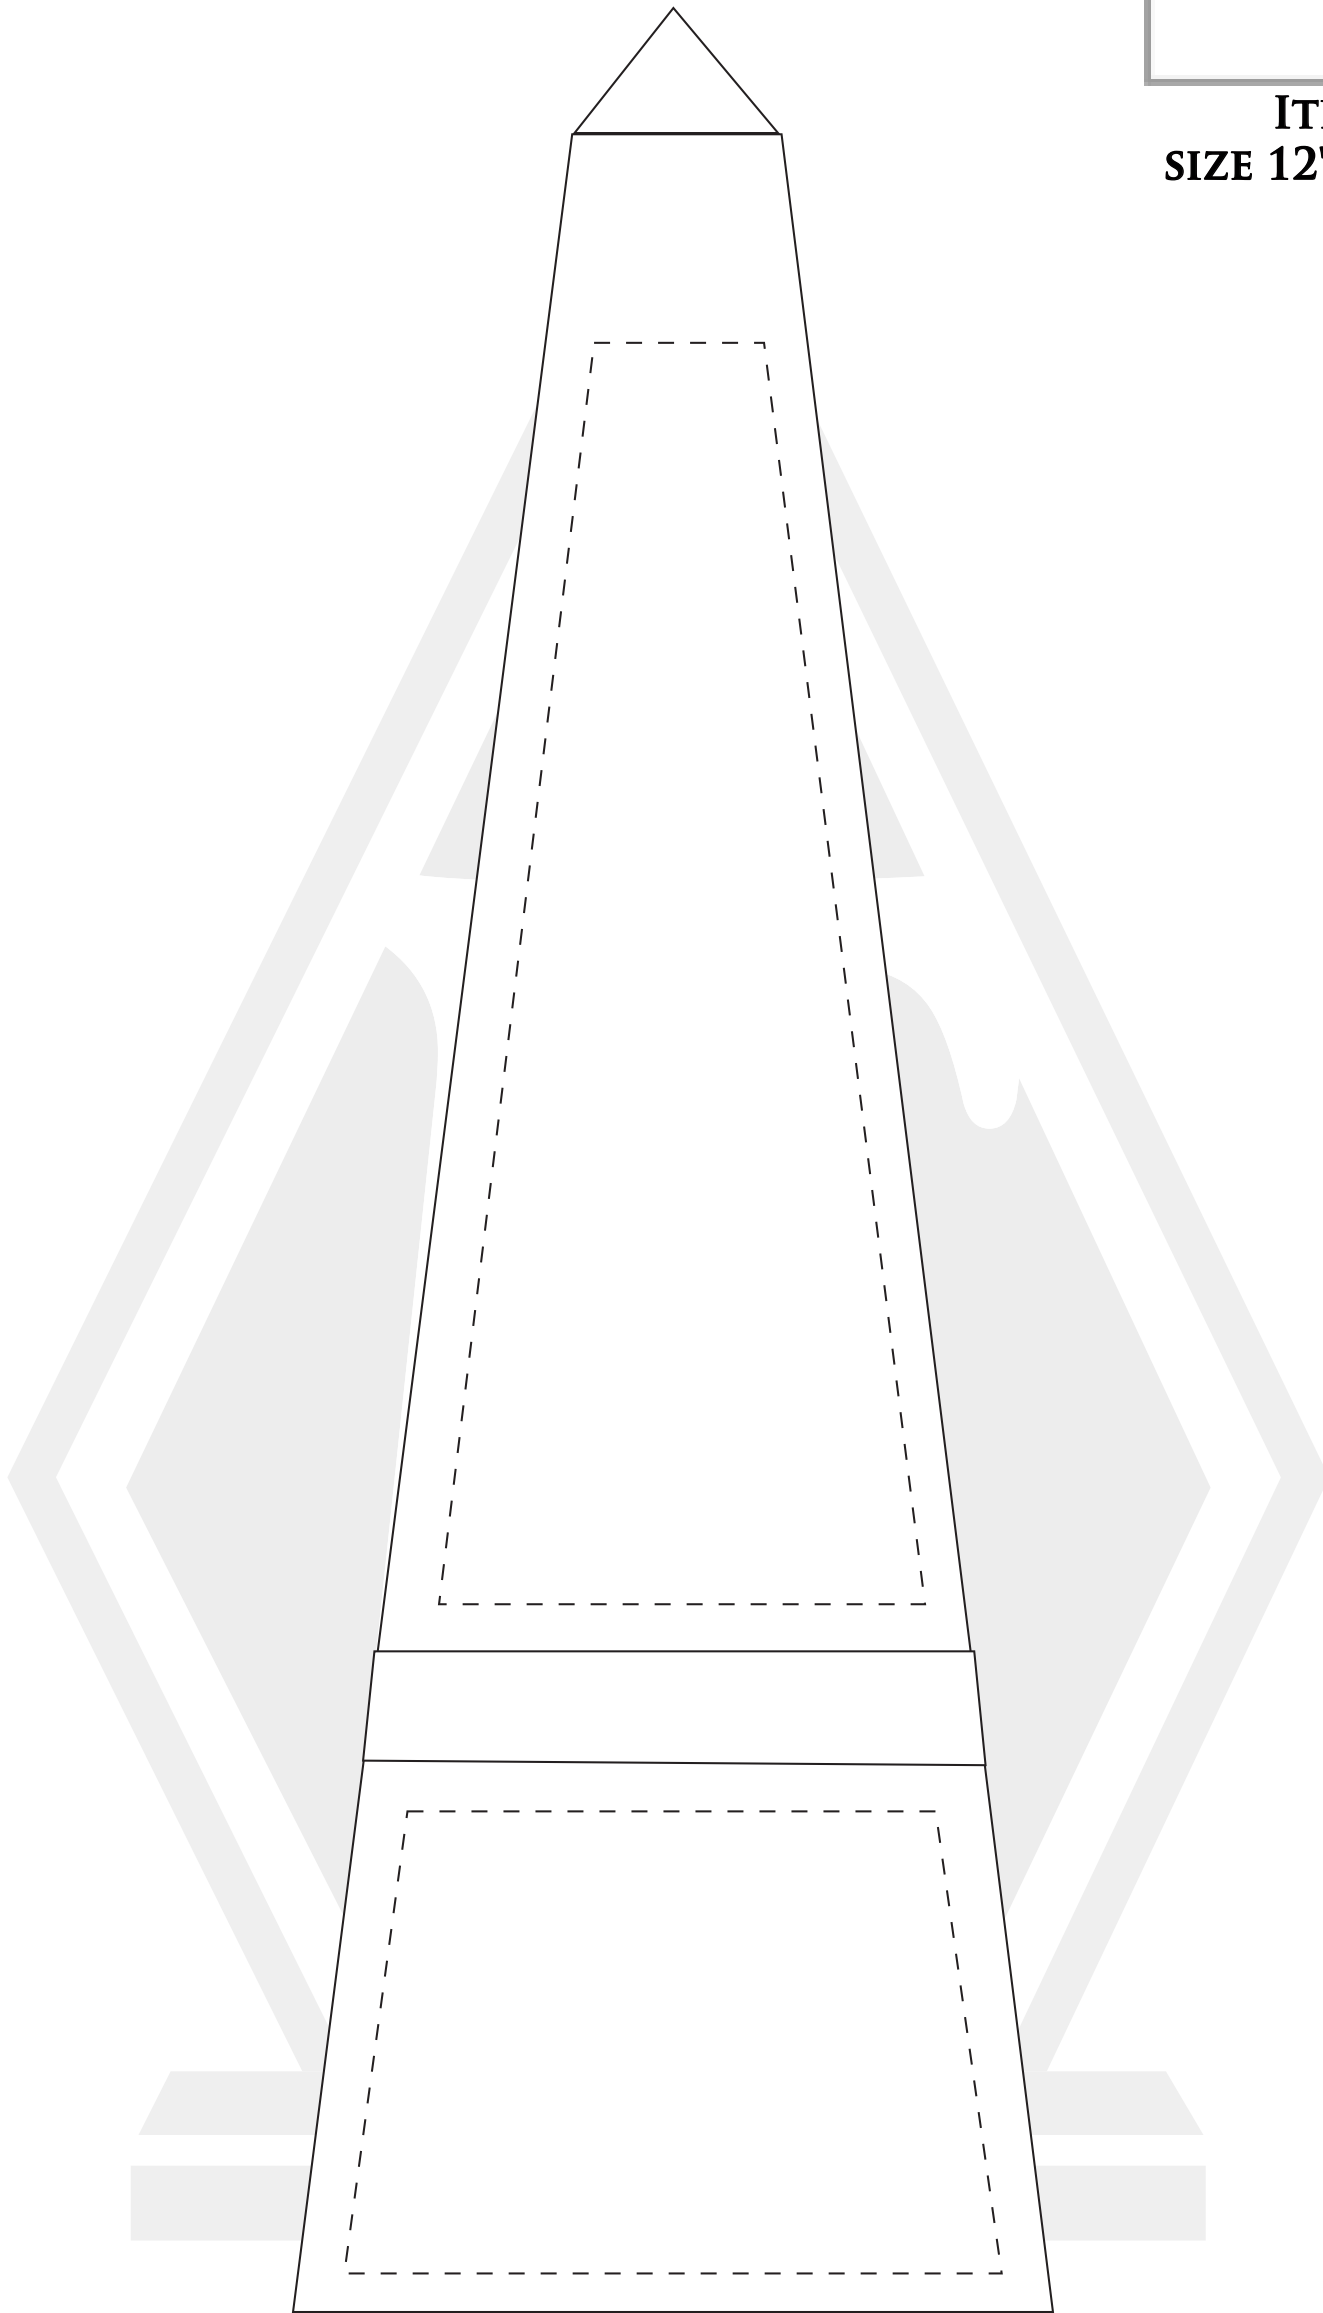

FINEAWARDS.COM
EVERYTHING FROM SIMPLE TO SPECTACULAR

CRYSTAL SUPER GROOVE OBELISK

ITEM # C127
SIZE 12"H X 4"W X 2"D

IMPORTANT

250 N DIXIE HIGHWAY, STE# 10
HOLLYWOOD, FL 33020
PHONE (954) 843-0850

THIS TEMPLATE IS FOR LAYOUT PURPOSES ONLY. SIZING OF TEMPLATE IS APPROXIMATE. PLEASE DO NOT ADJUST TEMPLATE ITSELF. PLEASE DO NOT USE ANY FONT LESS THEN 11PT.