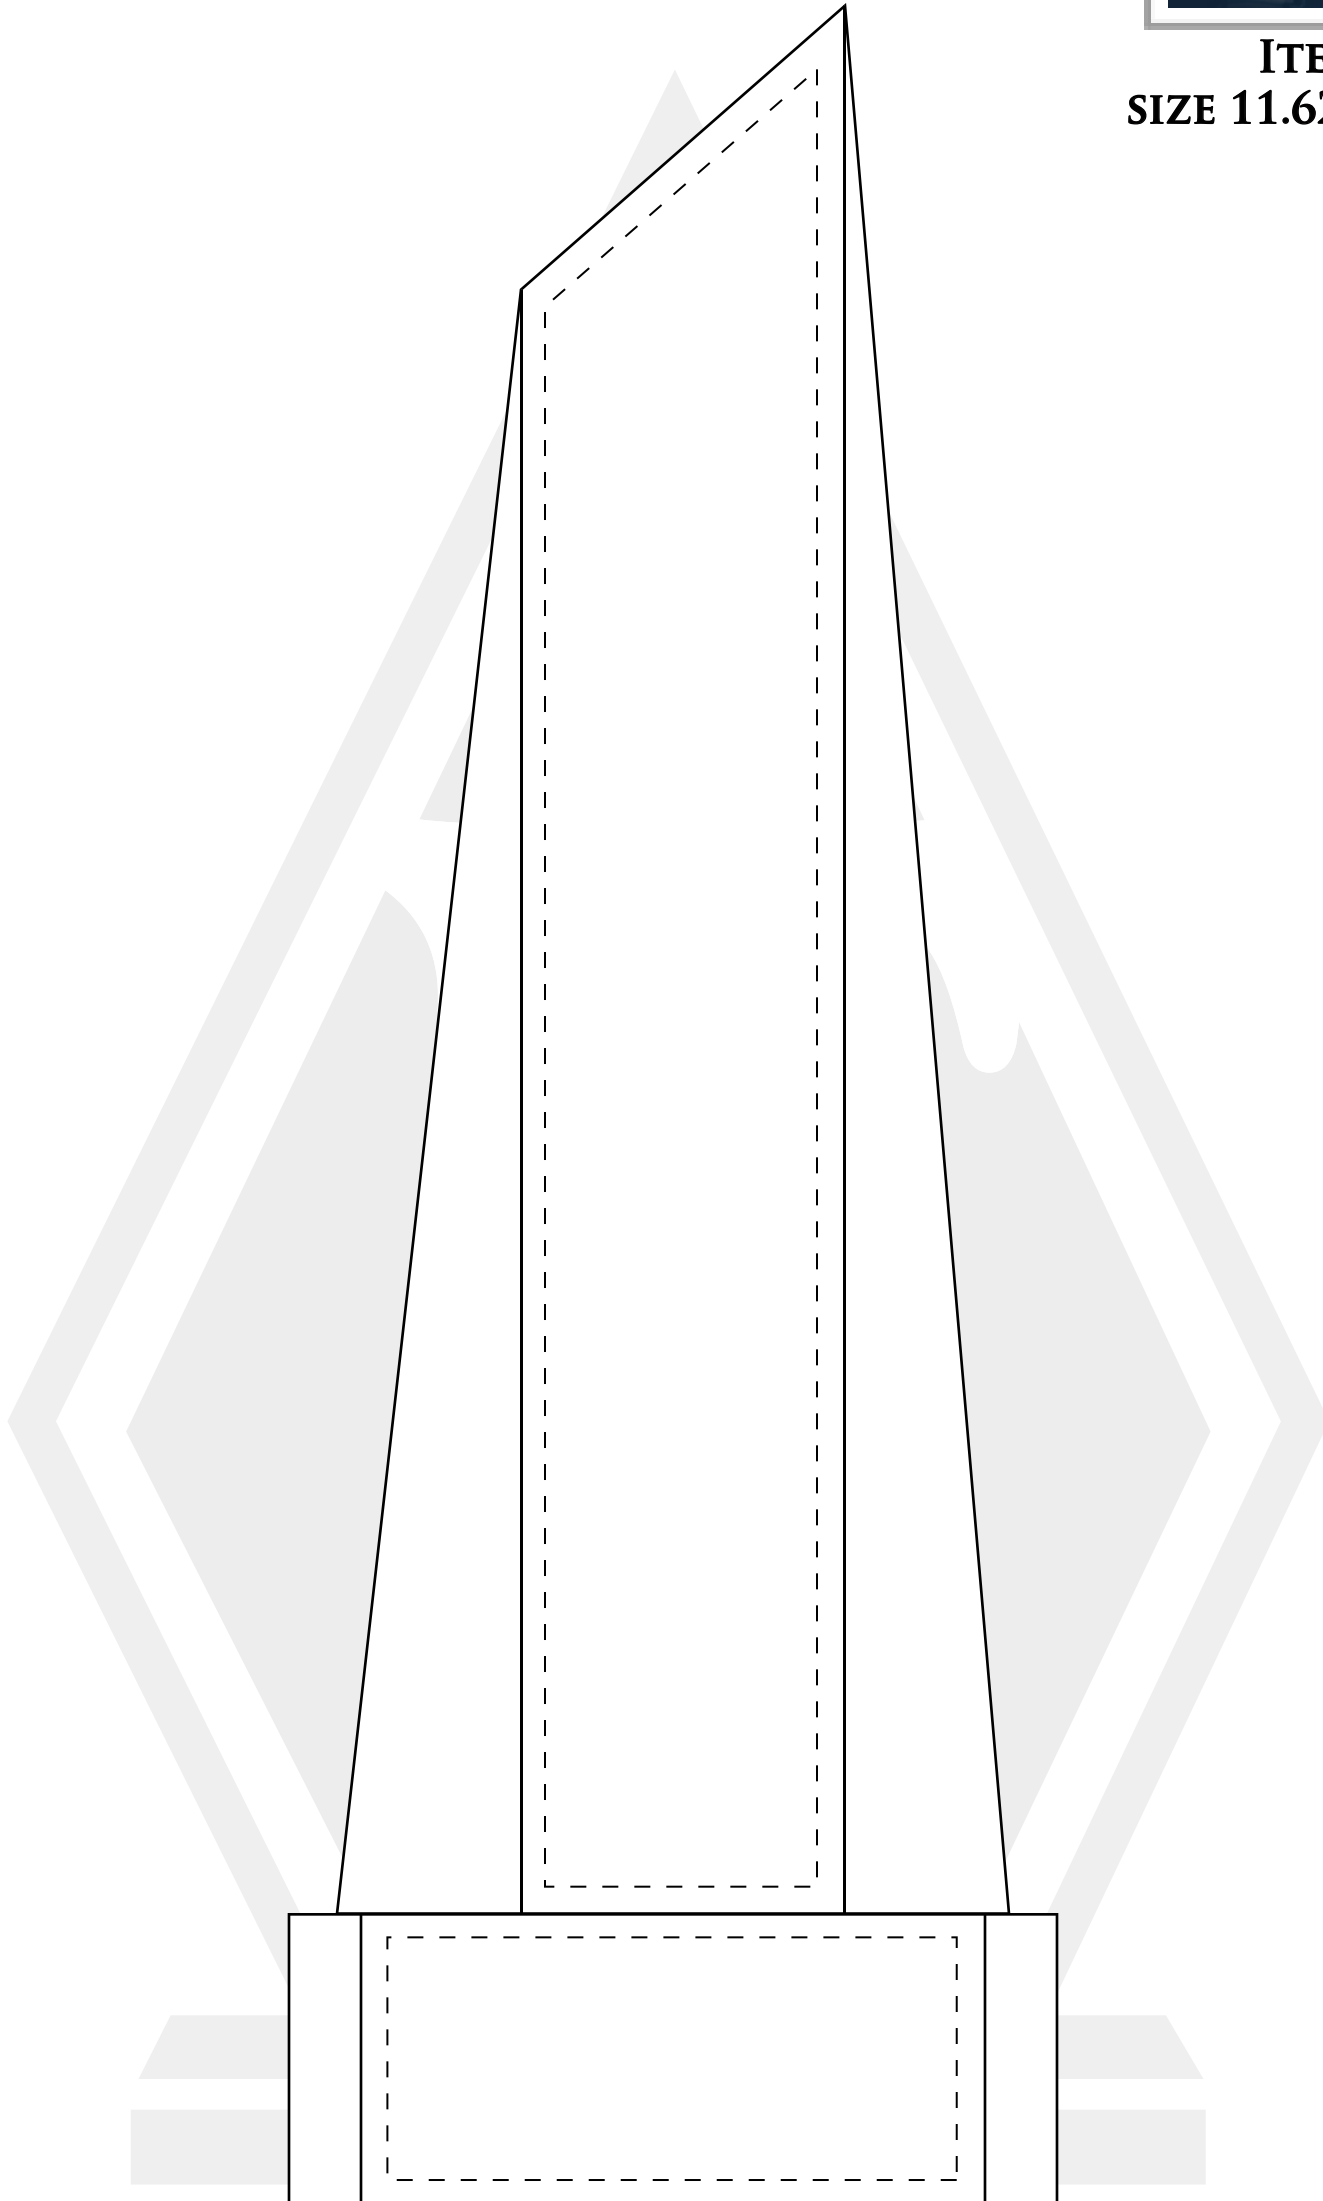

FINEAWARDS.COM
EVERYTHING FROM SIMPLE TO SPECTACULAR

CRYSTAL POLYGON OBELISK W/BASE

ITEM # C143B
SIZE 11.625"H X 4"W X 3"D

IMPORTANT

250 N DIXIE HIGHWAY, STE# 10
HOLLYWOOD, FL 33020
PHONE (954) 843-0850

THIS TEMPLATE IS FOR LAYOUT PURPOSES ONLY. SIZING OF TEMPLATE IS APPROXIMATE. PLEASE DO NOT ADJUST TEMPLATE ITSELF. PLEASE DO NOT USE ANY FONT LESS THEN 11PT.