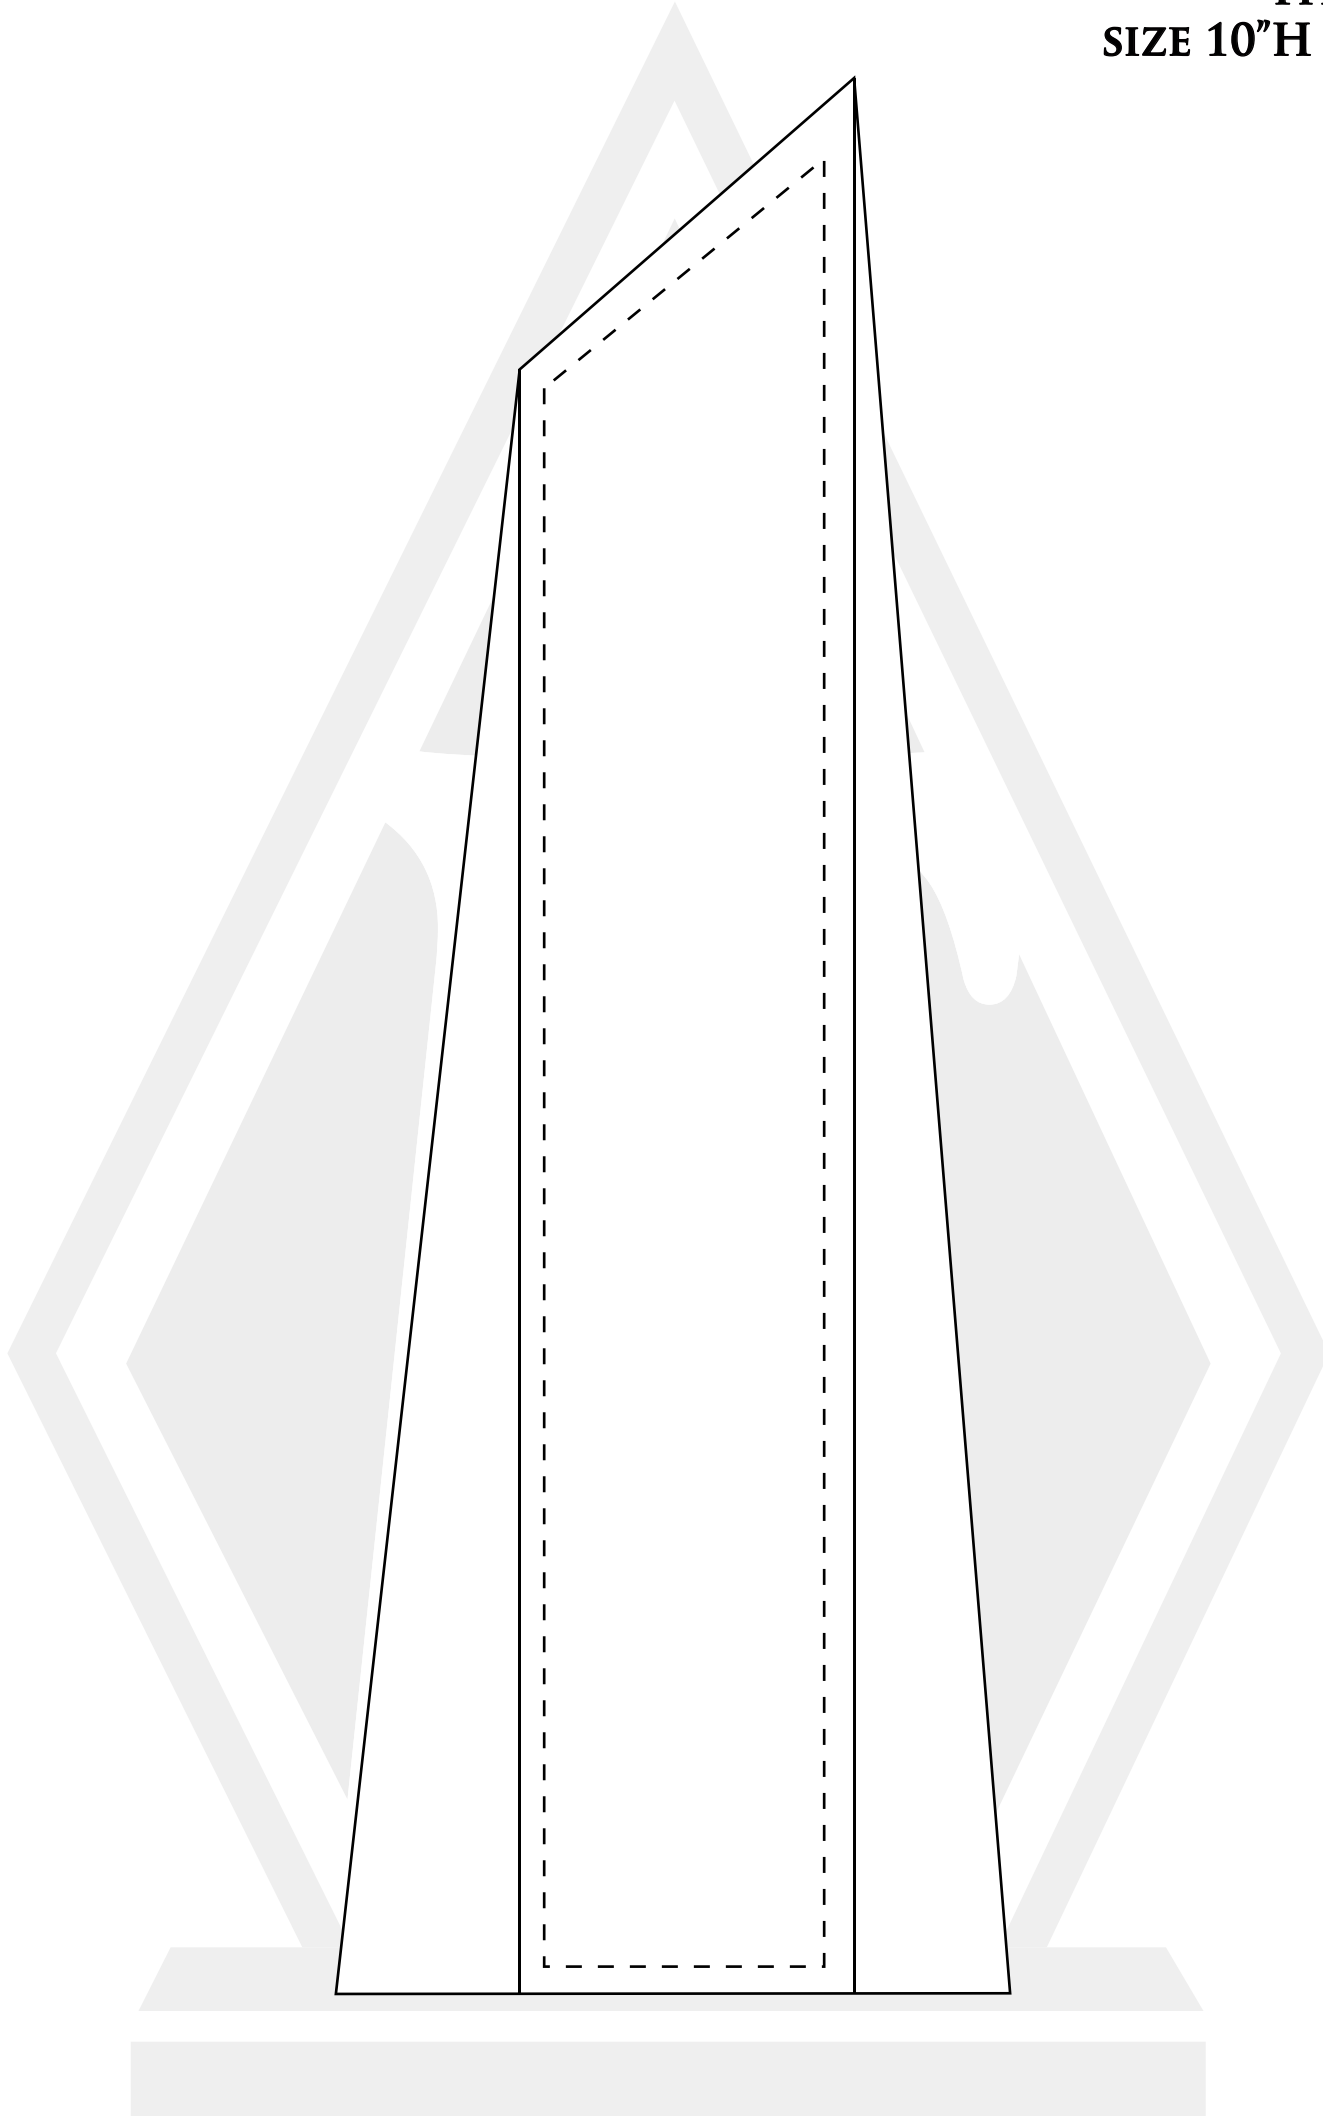

FINEAWARDS.COM
EVERYTHING FROM SIMPLE TO SPECTACULAR

CRYSTAL POLYGON OBELISK

ITEM # C143
SIZE 10"H X 3.56"W X 2.19"D

IMPORTANT

250 N DIXIE HIGHWAY, STE# 10
HOLLYWOOD, FL 33020
PHONE (954) 843-0850

THIS TEMPLATE IS FOR LAYOUT PURPOSES ONLY. SIZING OF TEMPLATE IS APPROXIMATE. PLEASE DO NOT ADJUST TEMPLATE ITSELF. PLEASE DO NOT USE ANY FONT LESS THEN 11PT.