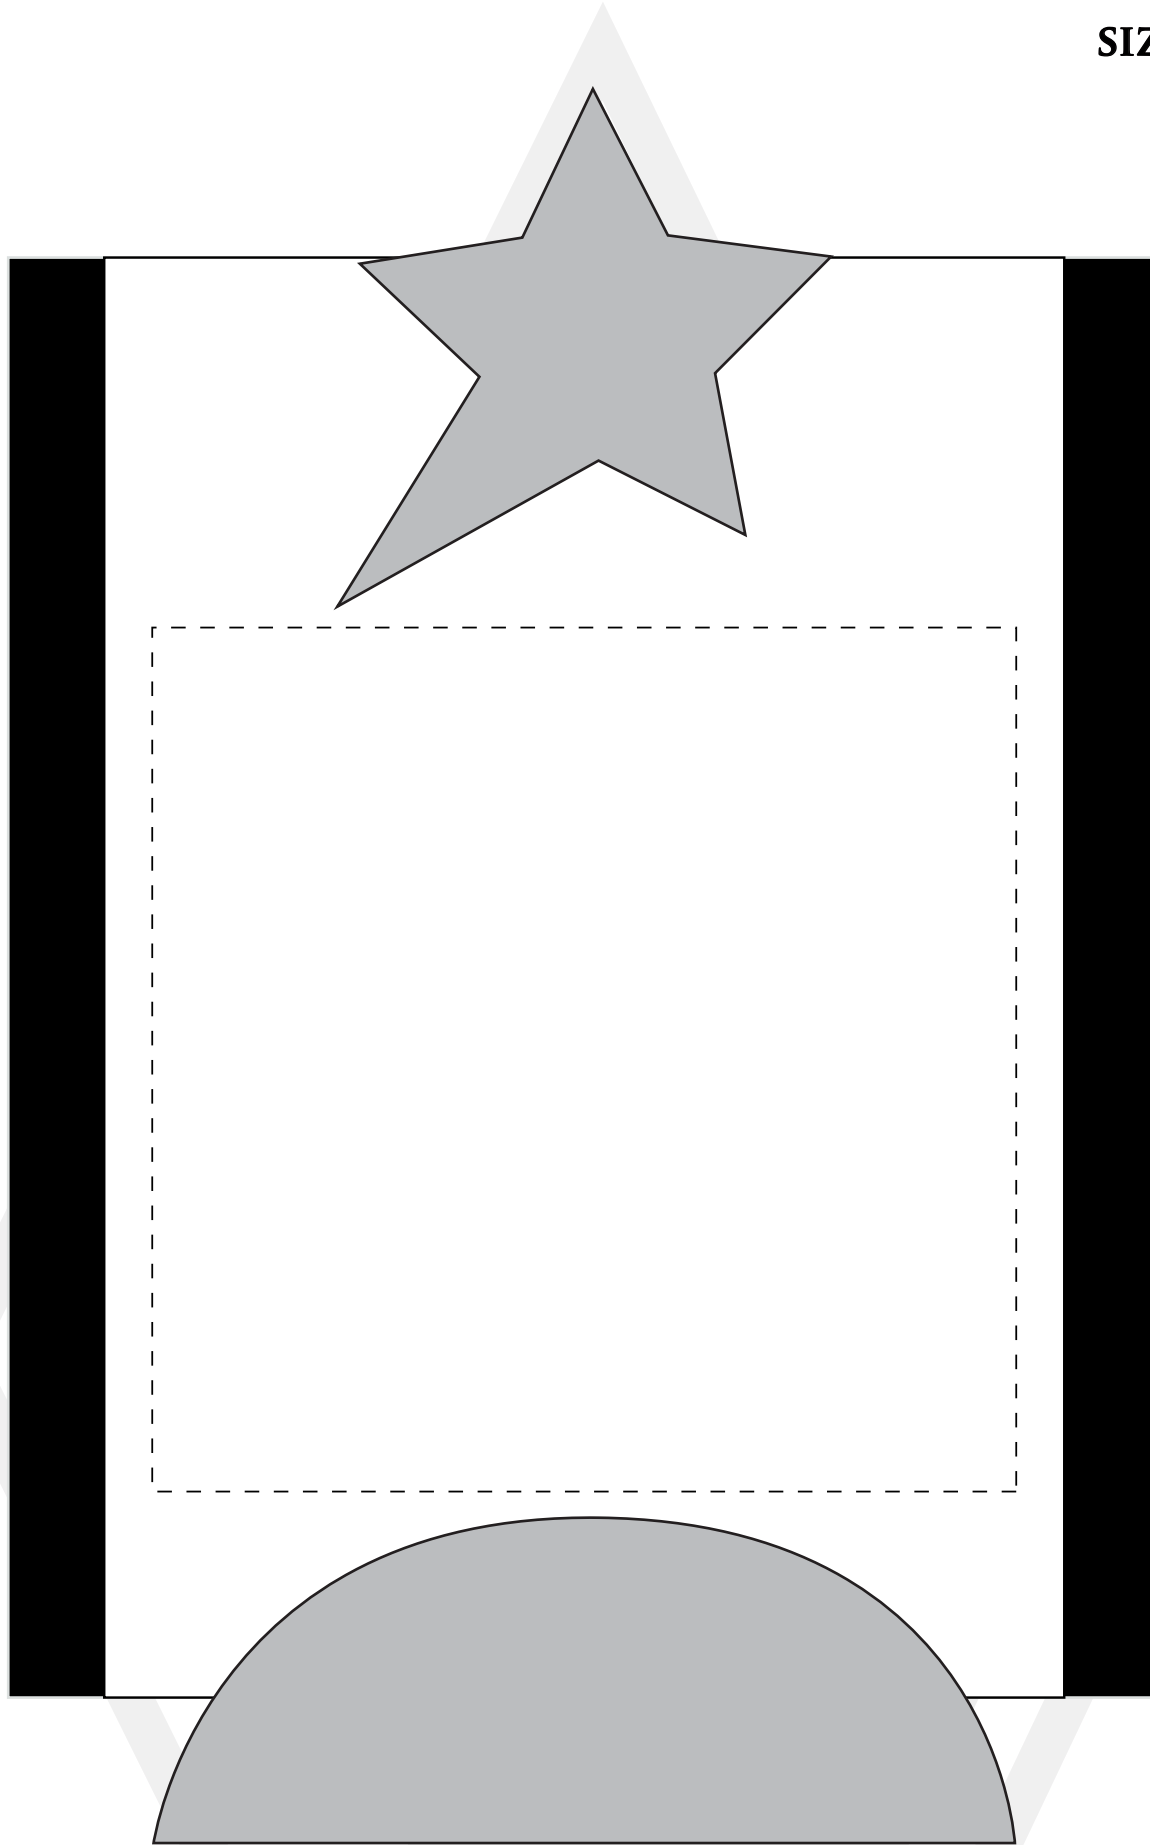

FINEAWARDS.COM
EVERYTHING FROM SIMPLE TO SPECTACULAR

CRYSTAL METAL STAR - V

ITEM # C8119
SIZE 9"H X 6"L X 2.5"D

*** METAL BASE AND STAR - NO ETCHABLE ***

IMPORTANT

250 N DIXIE HIGHWAY, STE# 10
HOLLYWOOD, FL 33020
PHONE (954) 843-0850

THIS TEMPLATE IS FOR LAYOUT PURPOSES ONLY. SIZING OF TEMPLATE IS APPROXIMATE.
PLEASE DO NOT ADJUST TEMPLATE ITSELF. PLEASE DO NOT USE ANY FONT LESS THEN 11PT.