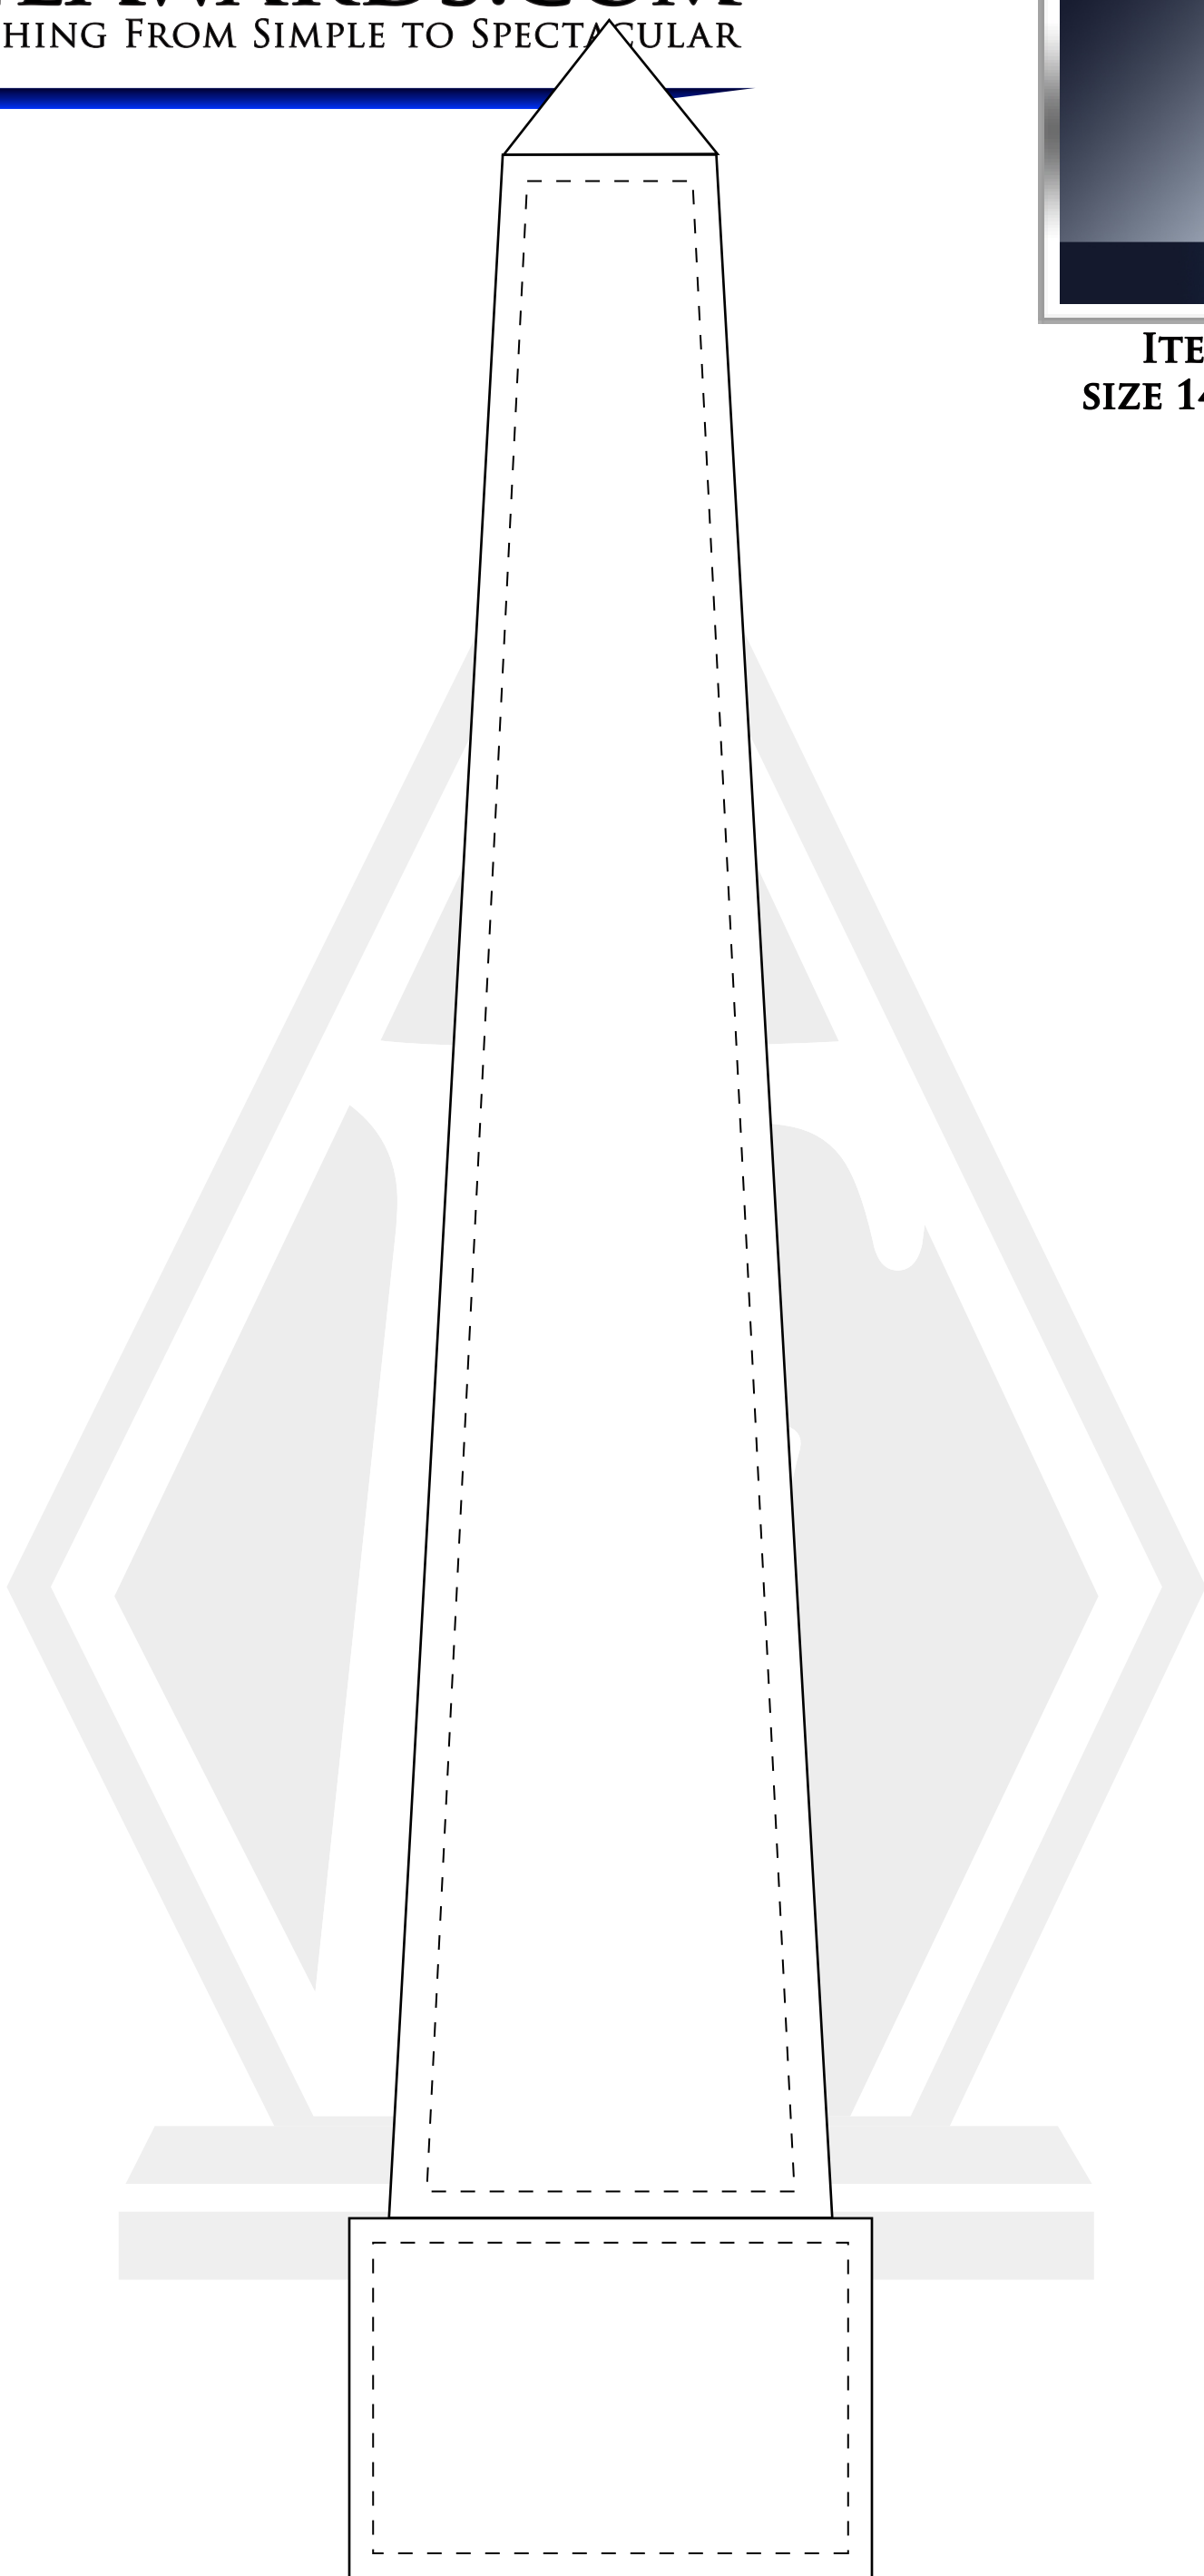

FINEAWARDS.COM
EVERYTHING FROM SIMPLE TO SPECTACULAR

CRYSTAL MASTER OBELISK W/BASE

ITEM # C103B
SIZE 14"H X 3.25"SQ

IMPORTANT

250 N DIXIE HIGHWAY, STE# 10
HOLLYWOOD, FL 33020
PHONE (954) 843-0850

THIS TEMPLATE IS FOR LAYOUT PURPOSES ONLY. SIZING OF TEMPLATE IS APPROXIMATE. PLEASE DO NOT ADJUST TEMPLATE ITSELF. PLEASE DO NOT USE ANY FONT LESS THEN 11PT.