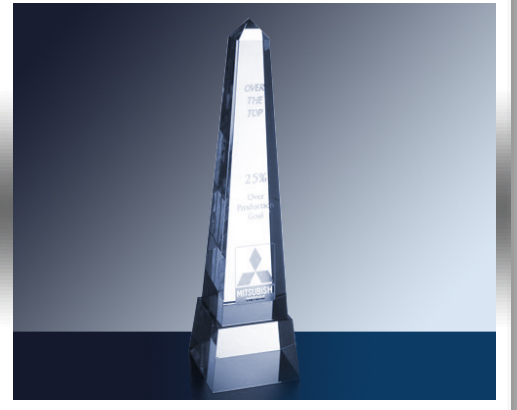

FINEAWARDS.COM
EVERYTHING FROM SIMPLE TO SPECTACULAR

CRYSTAL MASTER OBELISK W/BASE

ITEM # C103B
SIZE 14"H X 3.25"SQ

IMPORTANT

250 N DIXIE HIGHWAY, STE# 10
HOLLYWOOD, FL 33020
PHONE (954) 843-0850

THIS TEMPLATE IS FOR LAYOUT PURPOSES ONLY. SIZING OF TEMPLATE IS APPROXIMATE. PLEASE DO NOT ADJUST TEMPLATE ITSELF. PLEASE DO NOT USE ANY FONT LESS THEN 11PT.