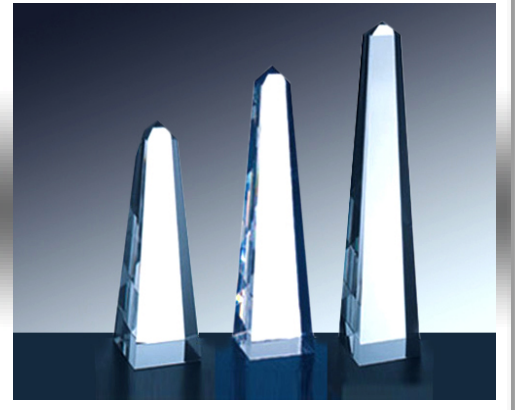

FINEAWARDS.COM
EVERYTHING FROM SIMPLE TO SPECTACULAR

CRYSTAL MASTER OBELISK

ITEM # C103
SIZE 12"H X 2.5"SQ

IMPORTANT

250 N DIXIE HIGHWAY, STE# 10
HOLLYWOOD, FL 33020
PHONE (954) 843-0850

THIS TEMPLATE IS FOR LAYOUT PURPOSES ONLY. SIZING OF TEMPLATE IS APPROXIMATE. PLEASE DO NOT ADJUST TEMPLATE ITSELF. PLEASE DO NOT USE ANY FONT LESS THEN 11PT.