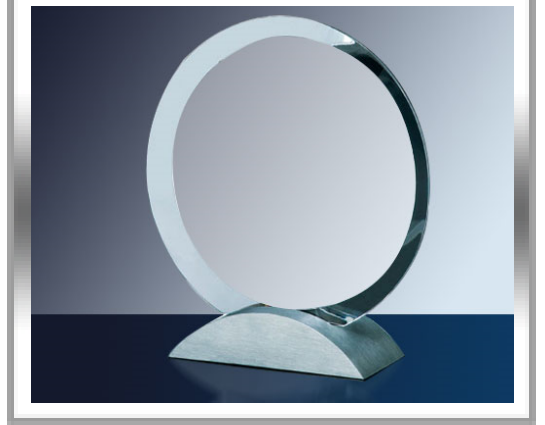

FINEAWARDS.COM
EVERYTHING FROM SIMPLE TO SPECTACULAR

CRYSTAL CONTEMPORARY CIRCLE

ITEM # CL06
SIZE 7.5"H X 7"W X 2.5"H

IMPORTANT

250 N DIXIE HIGHWAY, STE# 10
HOLLYWOOD, FL 33020
PHONE (954) 843-0850

**THIS TEMPLATE IS FOR LAYOUT PURPOSES ONLY. SIZING OF TEMPLATE IS APPROXIMATE.
PLEASE DO NOT ADJUST TEMPLATE ITSELF. PLEASE DO NOT USE ANY FONT LESS THEN 11PT.**