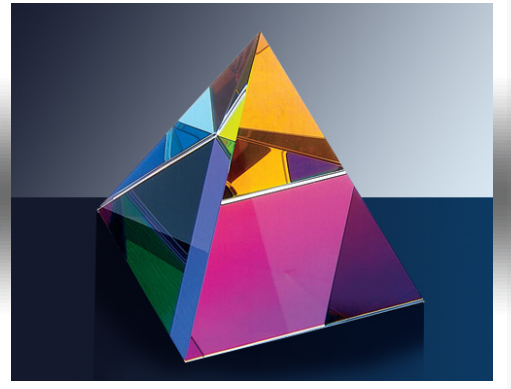

FINEAWARDS.COM
EVERYTHING FROM SIMPLE TO SPECTACULAR

COLORED PYRAMID

ITEM # C476A
SIZE 3.125"H X 3"W

IMPORTANT

250 N DIXIE HIGHWAY, STE# 10
HOLLYWOOD, FL 33020
PHONE (954) 843-0850

THIS TEMPLATE IS FOR LAYOUT PURPOSES ONLY. SIZING OF TEMPLATE IS APPROXIMATE.
PLEASE DO NOT ADJUST TEMPLATE ITSELF. PLEASE DO NOT USE ANY FONT LESS THEN 11PT.