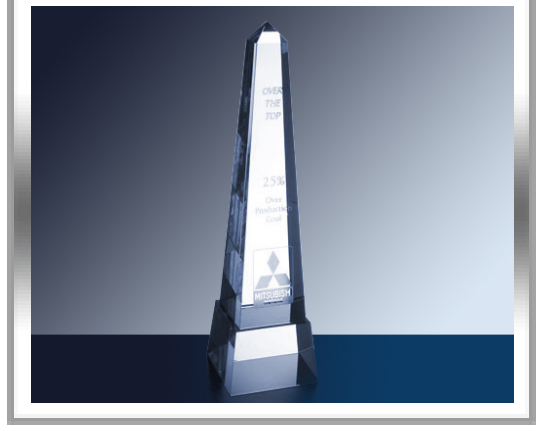

**FINEAWARDS.COM**  
EVERYTHING FROM SIMPLE TO SPECTACULAR

CRYSTAL MASTER OBELISK W/BASE

**ITEM # C102B**  
**SIZE 12"H X 3.25"SQ**

**IMPORTANT**

250 N DIXIE HIGHWAY, STE# 10  
HOLLYWOOD, FL 33020  
PHONE (954) 843-0850